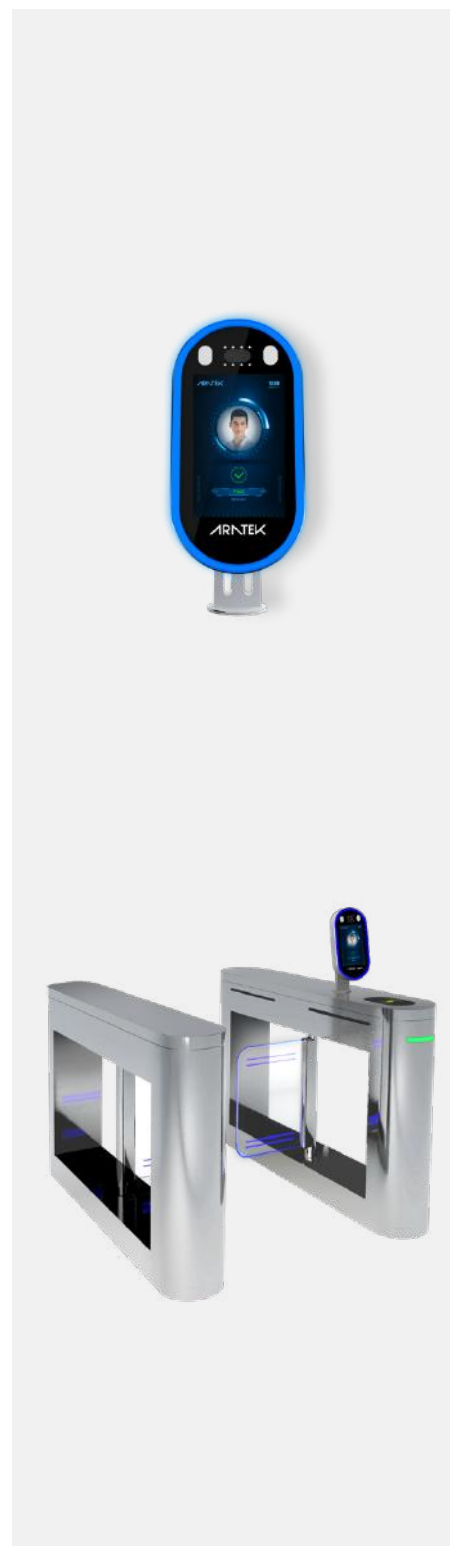

BA8100 Facial Recognition Smart Terminal

Physical Parameter

Operating System	Android 7.1
Processor	Quad-Core ARM 1.8GHz CPU + ARM Mali-T76x GPU
Memory	2G RAM + 8G ROM or 4G RAM + 64G ROM (option)
Display	8" IPS touch screen
Resolution	800*1280
Expansion Card	TF Card, Maximum support to 128G
Weight	2.5kg
Dimension	103.5*160.5*376.8mm(L*W*H)

Facial Recognition

Camera	1080P Dual HDR Camera with fill light, 105dB wide dynamic
Distance	0.3-1.5m
Accuracy	≥99%
Response Time	≤1s
Stranger Detection	Support
Fake Face Alarm	Support
Liveness Detection	Support

Other

WiFi	802.11 b/g/n (option to 802.11a/b/g/n)
Bluetooth	Bluetooth 4.0
Interfaces	Relay, RJ45, RS232, WG, USB 2.0
Adaptor	12V/5A
Lighting	Comply with IEC 62471, IEC 60825-1
Working Humidity	5%~95%
Working Temperature	-10°C ~50°C
Installation	Gate type installation or Wall-mounted installation

Aratek Biometrics Technology Co., Ltd

10F, No. 131, Songjiang Road, Zhongshan District, Taipei City
10491, Taiwan
Tel : +886 2-2501-0001
E-mail : sales@aratek.co
Web : www.aratek.co